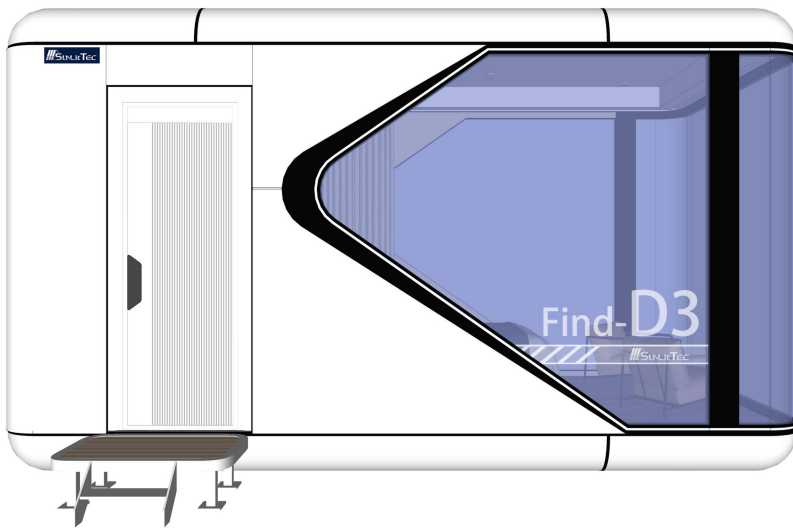

# D3

SPACE CAPSULE  
FIND SERIES

## 270°

270° panoramic  
french window

## 30D

30 days whole  
house  
integration

## Size specifications

Length (L): 5.6 M Width (W): 3M  
Height (H): 3.3M

Building area: 18m<sup>2</sup>

Occupancy: 2 people

Total power consumption: 10KW

Total net weight: 6 tons