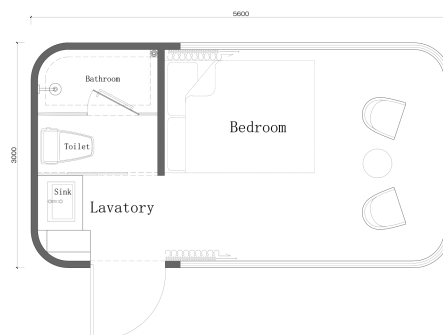

## 270°

270° panoramic  
french window

## Size specifications

Length (L): 5.6 M Width (W): 3M  
Height (H): 3.3M

Building area: 18m<sup>2</sup>

Occupancy: 2 people

Total power consumption: 10KW

Total net weight: 6 tons

卫浴配置	Bathroom Configuration
马桶	Toilet
台盆	Basin
龙头	Faucet
浴霸	Bath Heater
淋浴	Shower
隐私门	Private Part

Indoor VR layout