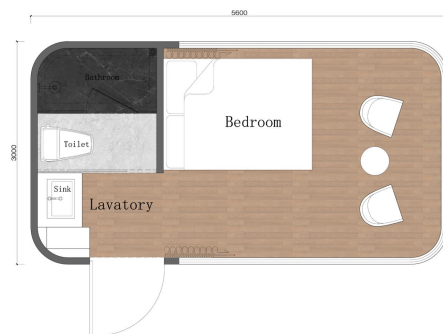

## 270°

270° panoramic  
french window

## Size specifications

Length (L): 5.6 M Width (W): 3M  
Height (H): 3.3M

Building area: 18m<sup>2</sup>

Occupancy: 2 people

Total power consumption: 10KW

Total net weight: 6 tons

卫浴配置	Bathroom Configuration
马桶	Toilet
台盆	Basin
龙头	Faucet
浴霸	Bath Heater
淋浴	Shower
隐私门	Private Part

Indoor VR layout