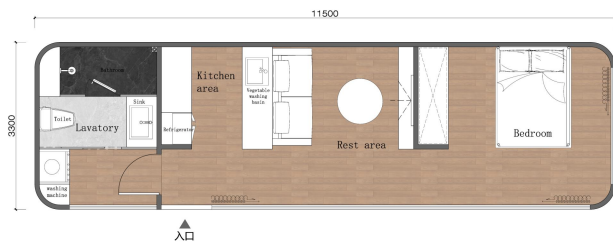

## Size specifications

Length (L): 11.5 M Width (W): 3.3M

Height (H): 3.2M

Building area: 38m<sup>2</sup>

Occupancy: 2-4 people

Total power consumption: 8KW

Total net weight: 8.5 tons

**2h**  
Installed in  
2 hours

## FUNCTIONAL CONFIGURATION

产品配件	Product accessories
水路电路	Water Circuitry
卧室照明	Bedroom Lighting
卧室氛围灯	Bedroom Ambient Lighting
洗手间照明	Bathroom Lighting
室外阳台照明	Outdoor Balcony Lighting
室外示廓灯带	Outdoor Outline Light Strip
智能门锁	Intelligent Door Lock
插卡取电	Plug-in Card for Power
床	Bed
床头柜	Bedside table
衣柜	Wardrobe
沙发	Sofa
桌子	Table
椅子	Chair

卫浴配置	Bathroom Configuration
马桶	Toilet
台盆	Basin
龙头	Faucet
浴霸	Bath Heater
淋浴	Shower
隐私门	Private Part

Indoor VR layout