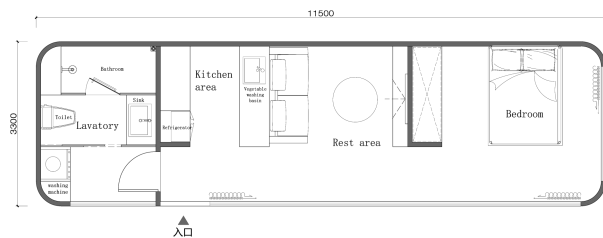

## Size specifications

Length (L): 11.5 M Width (W): 3.3M

Height (H): 3.2M

Building area: 38m<sup>2</sup>

Occupancy: 2-4 people

Total power consumption: 8KW

Total net weight: 8.5 tons

**2h**  
Installed in  
2 hours

## FUNCTIONAL CONFIGURATION

产品配件	Product accessories
水路电路	Water Circuitry
卧室照明	Bedroom Lighting
卧室氛围灯	Bedroom Ambient Lighting
洗手间照明	Bathroom Lighting
室外阳台照明	Outdoor Balcony Lighting
室外示廓灯带	Outdoor Outline Light Strip
智能门锁	Intelligent Door Lock
插卡取电	Plug-in Card for Power
床	Bed
床头柜	Bedside table
衣柜	Wardrobe
沙发	Sofa
桌子	Table
椅子	Chair

卫浴配置	Bathroom Configuration
马桶	Toilet
台盆	Basin
龙头	Faucet
浴霸	Bath Heater
淋浴	Shower
隐私门	Private Part

Indoor VR layout