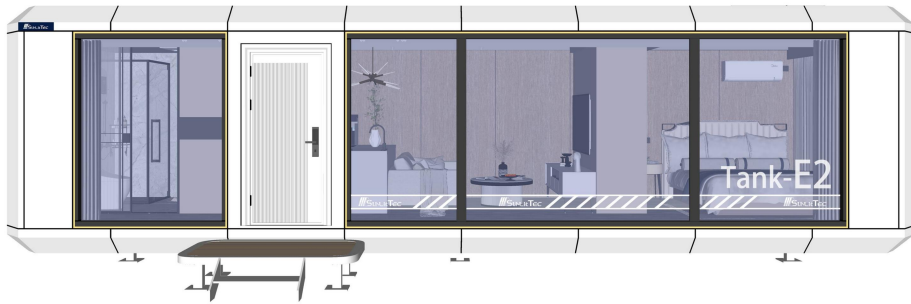

# E2

SPACE CAPSULE  
TANK SERIES

**100%**  
100% quality  
assurance

**30D**  
30 days whole  
house  
integration

## Size specifications

Length (L): 11.5 M Width (W): 3.3M

Height (H): 3.2M

Building area: 38m<sup>2</sup>

Occupancy: 2-4 people

Total power consumption: 8KW

Total net weight: 8.5 tons

**2h**  
Installed in  
2 hours

## FUNCTIONAL CONFIGURATION

产品配件	Product accessories
水路电路	Water Circuitry
卧室照明	Bedroom Lighting
卧室氛围灯	Bedroom Ambient Lighting
洗手间照明	Bathroom Lighting
室外阳台照明	Outdoor Balcony Lighting
室外示廓灯带	Outdoor Outline Light Strip
智能门锁	Intelligent Door Lock
插卡取电	Plug-in Card for Power
床	Bed
床头柜	Bedside table
衣柜	Wardrobe
沙发	Sofa
桌子	Table
椅子	Chair

卫浴配置	Bathroom Configuration
马桶	Toilet
台盆	Basin
龙头	Faucet
浴霸	Bath Heater
淋浴	Shower
隐私门	Private Part

Indoor VR layout