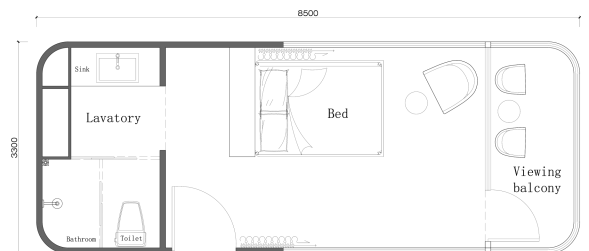

E3

SPACE CAPSULE
OCEAN SERIES

270°

270° panoramic
french window

30D

30 days whole
house
integration

Size specifications

Length (L): 8.5 M Width (W) : 3.3M

Height (H): 3.2M

Building area: 28m²

Occupancy: 2 people

Total power consumption: 10KW

Total net weight: 6.5 tons

2h

Installed in
2 hours

E3 SPACE CAPSULE

卫浴配置 Bathroom Configuration

马桶	Toilet
台盆	Basin
龙头	Faucet
浴霸	Bath Heater
淋浴	Shower
隐私门	Private Part

Indoor VR layout