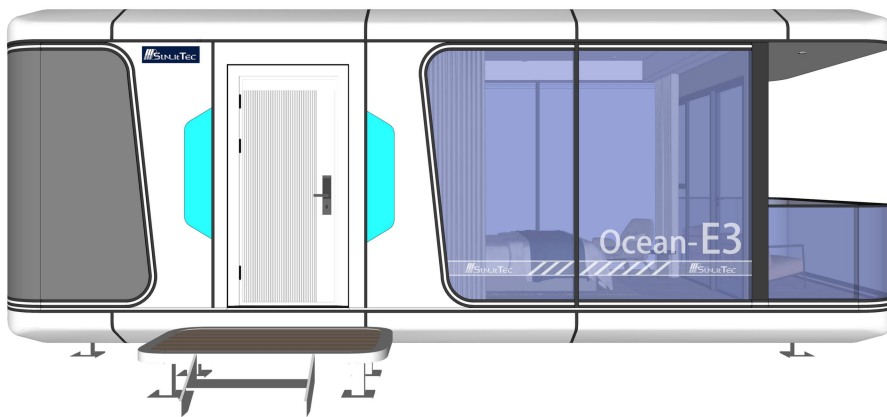

E3

SPACE CAPSULE
OCEAN SERIES

270°

270° panoramic
french window

30D

30 days whole
house
integration

Size specifications

Length (L): 8.5 M Width (W) : 3.3M

Height (H): 3.2M

Building area: 28m²

Occupancy: 2 people

Total power consumption: 10KW

Total net weight: 6.5 tons

2h

Installed in
2 hours

E3 SPACE CAPSULE

FUNCTIONAL CONFIGURATION

产品配件	Product accessories
水路电路	Water Circuitry
卧室照明	Bedroom Lighting
卧室氛围灯	Bedroom Ambient Lighting
洗手间照明	Bathroom Lighting
室外阳台照明	Outdoor Balcony Lighting
室外示廓灯带	Outdoor Outline Light Strip
智能门锁	Intelligent Door Lock
插卡取电	Plug-in Card for Power
床	Bed
床头柜	Bedside table
衣柜	Wardrobe
沙发	Sofa
桌子	Table
椅子	Chair

卫浴配置 Bathroom Configuration

马桶	Toilet
台盆	Basin
龙头	Faucet
浴霸	Bath Heater
淋浴	Shower
隐私门	Private Part

Indoor VR layout