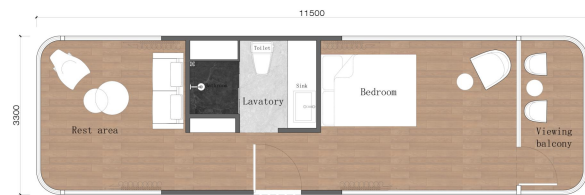

E6

SPACE CAPSULE
OCEAN SERIES

270°

270° panoramic
french window

30D

30 days whole
house
integration

Size specifications

Length (L): 11.5 M Width (W): 3.3M

Height (H): 3.2M

Building area: 38m²

Occupancy: 2-4 people

Total power consumption: 10KW

Total net weight: 9.6 tons

2h

Installed in
2 hours

E6 SPACE CAPSULE

卫浴配置	Bathroom Configuration
马桶	Toilet
台盆	Basin
龙头	Faucet
浴霸	Bath Heater
淋浴	Shower
隐私门	Private Part

Indoor VR layout