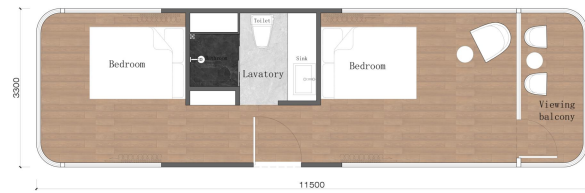

E6

SPACE CAPSULE
OCEAN SERIES

270°

270° panoramic
french window

30D

30 days whole
house
integration

Size specifications

Length (L): 11.5 M Width (W): 3.3M

Height (H): 3.2M

Building area: 38m²

Occupancy: 2-4 people

Total power consumption: 10KW

Total net weight: 9.6 tons

2h

Installed in
2 hours

E6 SPACE CAPSULE

卫浴配置	Bathroom Configuration
马桶	Toilet
台盆	Basin
龙头	Faucet
浴霸	Bath Heater
淋浴	Shower
隐私门	Private Part

Indoor VR layout