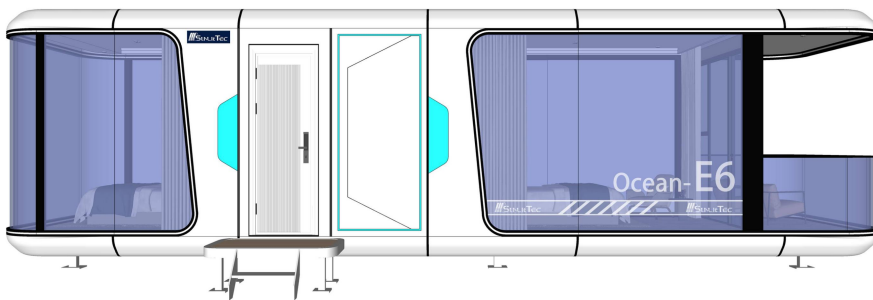

E6

SPACE CAPSULE
OCEAN SERIES

270°

270° panoramic
french window

30D

30 days whole
house
integration

Size specifications

Length (L): 11.5 M Width (W): 3.3M

Height (H): 3.2M

Building area: 38m²

Occupancy: 2-4 people

Total power consumption: 10KW

Total net weight: 9.6 tons

2h

Installed in
2 hours

E6 SPACE CAPSULE

FUNCTIONAL CONFIGURATION

产品配件	Product accessories
水路电路	Water Circuitry
卧室照明	Bedroom Lighting
卧室氛围灯	Bedroom Ambient Lighting
洗手间照明	Bathroom Lighting
室外阳台照明	Outdoor Balcony Lighting
室外示廓灯带	Outdoor Outline Light Strip
智能门锁	Intelligent Door Lock
插卡取电	Plug-in Card for Power
床	Bed
床头柜	Bedside table
衣柜	Wardrobe
沙发	Sofa
桌子	Table
椅子	Chair

卫浴配置	Bathroom Configuration
马桶	Toilet
台盆	Basin
龙头	Faucet
浴霸	Bath Heater
淋浴	Shower
隐私门	Private Part

Indoor VR layout