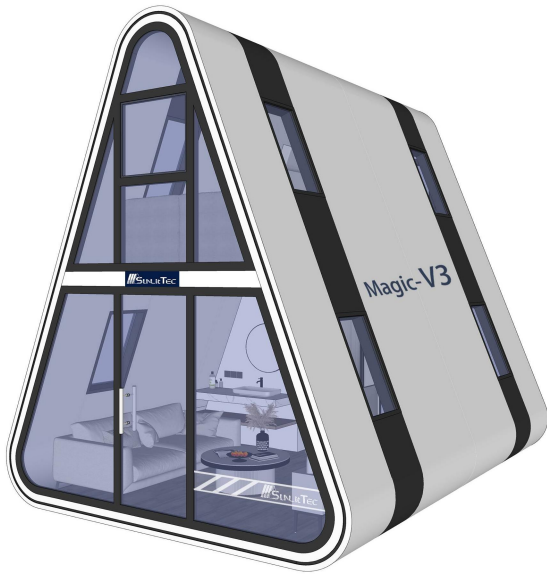

V3

SPACE CAPSULE
MAGIC SERIES

100%
100% quality
assurance

30D
30 days whole
house
integration

Size specifications

First Floor Length (L): 5.55 M

Width (W): 4.05M Height (H): 2.55M

Second Floor Length (L): 5.55 M

Width (W): 2.59M Height (H): 2.55M

Building area: First Floor 20.3m²
Second Floor 12.5m²

Occupancy: 2 people

Total power consumption: 10KW

2h
Installed in
2 hours

FUNCTIONAL CONFIGURATION

产品配件

Product accessories

水路电路	Water Circuitry
卧室照明	Bedroom Lighting
卧室氛围灯	Bedroom Ambient Lighting
洗手间照明	Bathroom Lighting
室外阳台照明	Outdoor Balcony Lighting
室外示廓灯带	Outdoor Outline Light Strip
智能门锁	Intelligent Door Lock
插卡取电	Plug-in Card for Power
床	Bed
床头柜	Bedside table
衣柜	Wardrobe
沙发	Sofa
桌子	Table
椅子	Chair

卫浴配置

Bathroom Configuration

马桶	Toilet
台盆	Basin
龙头	Faucet
浴霸	Bath Heater
淋浴	Shower
隐私门	Private Part

Indoor VR layout