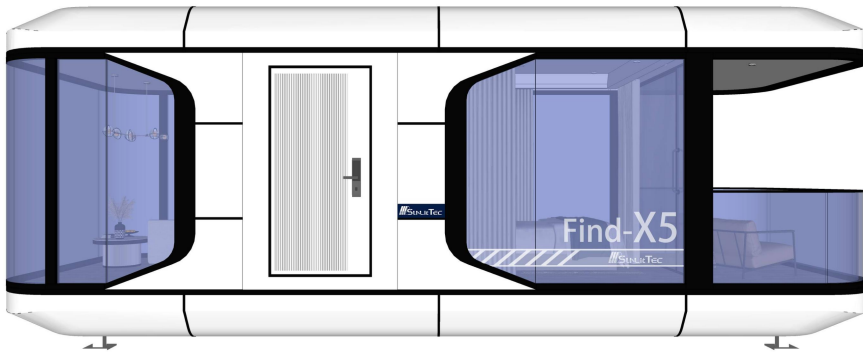

# X5

SPACE CAPSULE  
FIND SERIES

## 270°

270° panoramic  
french window

## Size specifications

Length (L): 8.5 M Width (W) : 3.3M

Height (H): 3.2M

Building area: 28m<sup>2</sup>

Occupancy: 2 people

Total power consumption: 10KW

Total net weight: 7 tons

# X5 SPACE CAPSULE