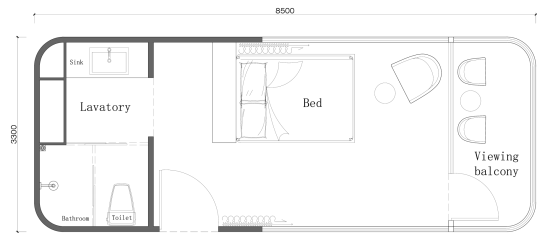

## Size specifications

Length (L): 8.5 M Width (W) : 3.3M

Height (H): 3.2M

Building area: 28m<sup>2</sup>

Occupancy: 2 people

Total power consumption: 10KW

Total net weight: 7 tons

卫浴配置	Bathroom Configuration
马桶	Toilet
台盆	Basin
龙头	Faucet
浴霸	Bath Heater
淋浴	Shower
隐私门	Private Part

Indoor VR layout