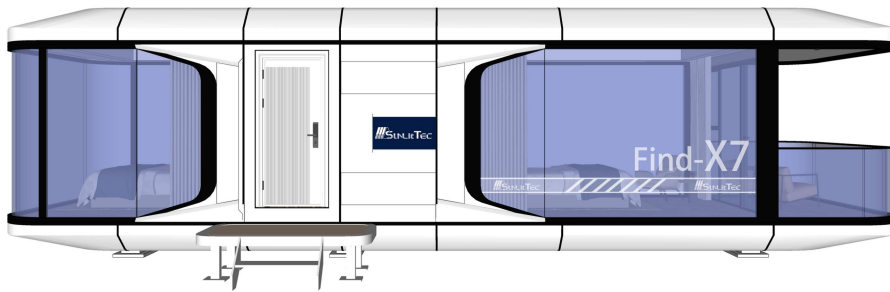

X7

SPACE CAPSULE
FIND SERIES

270°

270° panoramic
french window

30D

30 days whole
house
integration

Size specifications

Length (L): 11.5 M Width (W): 3.3M

Height (H): 3.2M

Building area: 38m²

Occupancy: 2-4 people

Total power consumption: 10KW

Total net weight: 9 tons

2h

Installed in
2 hours

X7

SPACE CAPSULE

FUNCTIONAL CONFIGURATION

产品配件	Product accessories
水路电路	Water Circuitry
卧室照明	Bedroom Lighting
卧室氛围灯	Bedroom Ambient Lighting
洗手间照明	Bathroom Lighting
室外阳台照明	Outdoor Balcony Lighting
室外示廓灯带	Outdoor Outline Light Strip
智能门锁	Intelligent Door Lock
插卡取电	Plug-in Card for Power
床	Bed
床头柜	Bedside table
衣柜	Wardrobe
沙发	Sofa
桌子	Table
椅子	Chair

卫浴配置	Bathroom Configuration
马桶	Toilet
台盆	Basin
龙头	Faucet
浴霸	Bath Heater
淋浴	Shower
隐私门	Private Part

Indoor VR layout